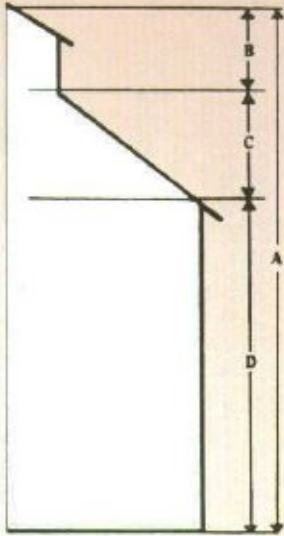

ALL WEIGHTS AND MEASUREMENTS ARE APPROX.

KEY	12'	15'
A. OVERALL Gazebo Height	149"	162"
B. Cupola Height	26"	26"
C. Roof Height	38"	51"
D. Wall Panel Height	85"	85"
Gazebo Width, Flat to Flat (OD)	143 1/4"	177 3/4"
Width of Panel	59 3/8"	73 1/8"
Width of Door	36"	36"*
*5' Sliding Patio Door Available		
Square Footage	119	185
Shipping Weight Lbs.	Hawthorne 1700	2300
	Windsor 2100	2600
	Majestique 2100	2600

FLOOR (optional)	144"	180"
E. Floor Width, Flat to Flat	144"	180"
F. Pie Width	59 3/8"	74 1/16"
Height of Floor	2"	2"

FOR YOUR NEAREST DEALER CALL:
715-641-0692
FAX 715-357-3000

CEDARCRAFT GAZEBOS

PLACE
STAMP
HERE