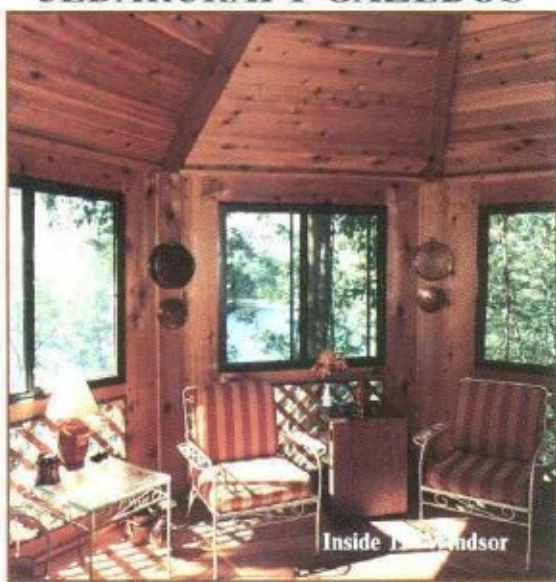

CEDARCRAFT GAZEBOS