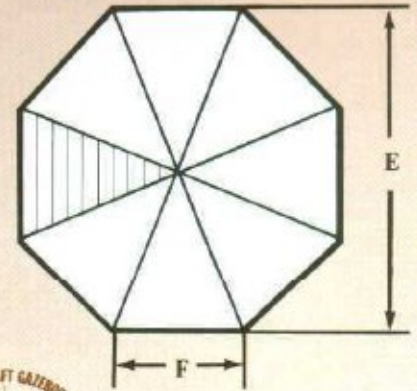

ALL WEIGHTS AND MEASUREMENTS ARE APPROX.

KEY	12'	15'
A. OVERALL Gazebo Height	149"	162"
B. Cupola Height	26"	26"
C. Roof Height	38"	51"
D. Wall Panel Height	85"	85"
Gazebo Width, Flat to Flat (OD)	143 1/4"	177 3/4"
Width of Panel	59 3/8"	73 1/8"
Width of Door	36"	36"*
*5' Sliding Patio Door Available		
Square Footage	119	185
Shipping Weight Lbs.	Hawthorne 1700	2300
	Windsor 2100	2600
	Majestique 2100	2600

FLOOR (optional)	144"	180"
E. Floor Width, Flat to Flat	144"	180"
F. Pie Width	59 3/8"	74 1/16"
Height of Floor	2"	2"

FOR YOUR NEAREST DEALER CALL:
715-641-0692
FAX 715-357-3000

CEDARCRAFT GAZEBOS

PLACE
STAMP
HERE