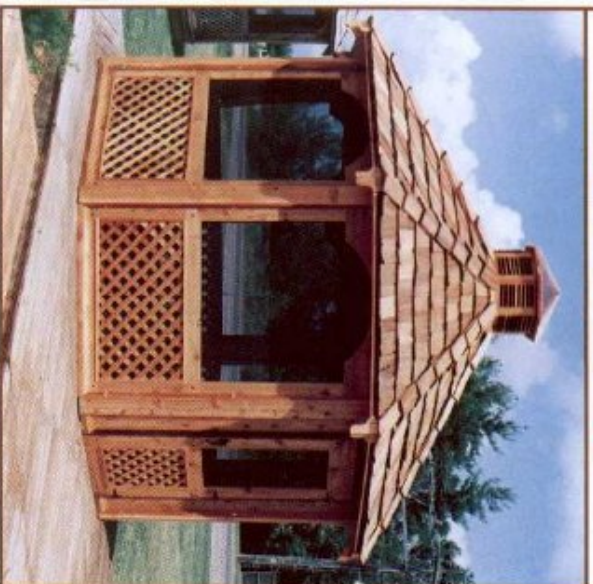

ALL WEIGHTS AND MEASUREMENTS ARE APPROX.

KEY	12'	15'
A. OVERALL Gazebo Height	149"	162"
B. Cupola Height	26"	26"
C. Roof Height	38"	51"
D. Wall Panel Height	85"	85"
Gazebo Width, Flat to Flat (OD)	143 1/4"	177 3/4"
Width of Panel	59 3/8"	73 1/8"
Width of Door	36"	36"*
*5' Sliding Patio Door Available		
Square Footage	119	185
Shipping Weight Lbs.	Hawthorne 1700	2300
	Windsor 2100	2600
	Majestique 2100	2600

FLOOR (optional)	144"	180"
E. Floor Width, Flat to Flat	144"	180"
F. Pie Width	59 3/8"	74 1/16"
Height of Floor	2"	2"

FOR YOUR NEAREST DEALER CALL:
715-641-0692
FAX 715-357-3000

CEDARCRAFT GAZEBOS

PLACE
STAMP
HERE

TO:

**CEDARCRAFT
GAZEBOS**

When only the finest will do...

HAWTHORNE

HAWTHORNE DESIGN is totally enclosed with removable fiberglass screens and arched window openings. All sizes look basically the same with the exception of the door panels and side lights next to the door. The Hawthorne comes standard with lattice bottoms. **OPTIONS:** Lower wall panels available in sunburst or solid wood. Plexiglass kits for seasonal enclosure or storage.

CRAFTSMANSHIP

- UNPARALLELED OLD WORLD HANDCRAFTED QUALITY
- MADE FROM WESTERN RED AND INLAND CEDAR PREFERRED FOR ITS NATURAL RESISTANCE TO WARPING, MOISTURE, DECAY AND INFESTATION, RETAINS FINISHES LONGER
- FIR LAM BEAMS FOR EXTRA STRENGTH
- CHANNELLED SPACE TO ACCOMMODATE ELECTRICAL
- LAP-JOINT CONSTRUCTION FOR AN EXACTING FIT
- TONGUE-N-GROOVE VAULTED BEAMED CEILING
- HAND SPLIT CEDAR SHAKE ROOF
- PRE-CUT CEILING LIGHTFAN MOUNT BOARD
- PRE-INSTALLED WINDOWS AND DOOR LOCKS
- COPPER ROOF CUPOLA GIVES A GREAT CROWNING APPEARANCE BUT ALSO EQUALIZES AIR PRESSURE IMPEDING STRUCTURAL WEATHER DAMAGE
- RUSTIC EXTERIOR FINISH AND SMOOTH INTERIOR