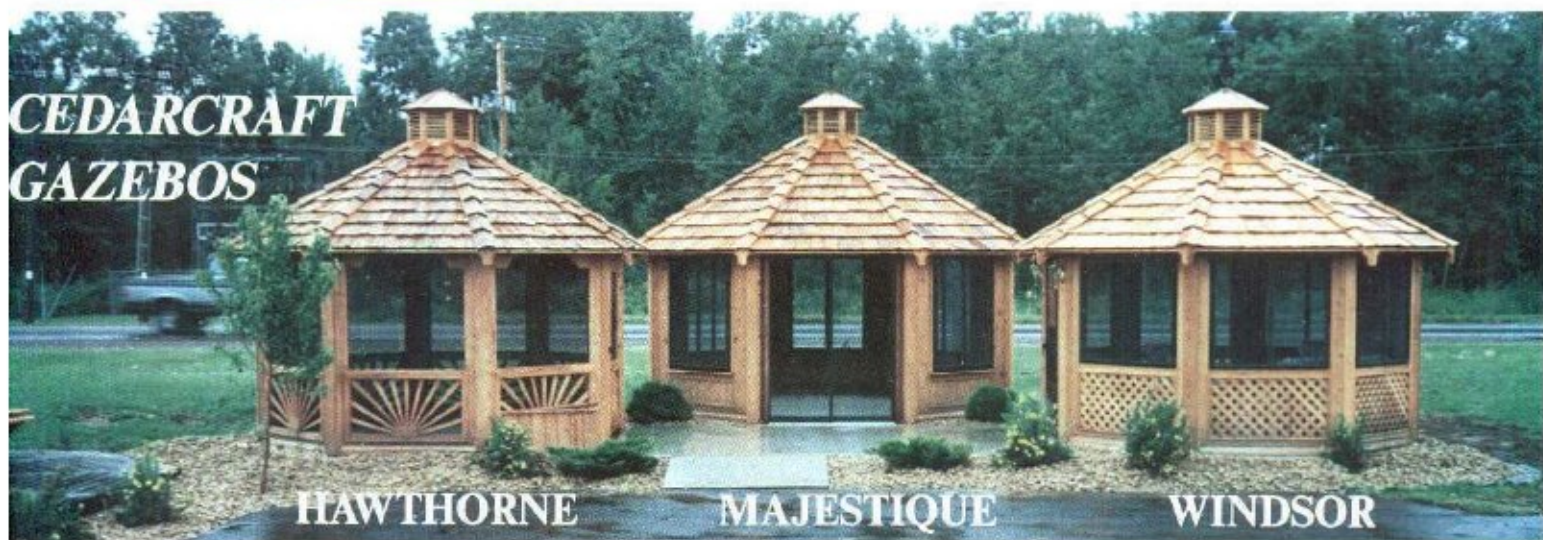

ALL WEIGHTS AND MEASUREMENTS ARE APPROX.

KEY	12'	15'
A. OVERALL Gazebo Height	149"	162"
B. Cupola Height	26"	26"
C. Roof Height	38"	51"
D. Wall Panel Height	85"	85"
Gazebo Width, Flat to Flat (OD)	143 1/4"	177 3/4"
Width of Panel	59 3/8"	73 1/8"
Width of Door	36"	36"*
*5' Sliding Patio Door Available		
Square Footage	119	185
Shipping Weight Lbs.	Hawthorne 1700	2300
	Windsor 2100	2600
	Majestique 2100	2600

FLOOR (optional)	144"	180"
E. Floor Width, Flat to Flat	144"	180"
F. Pie Width	59 3/8"	74 1/16"
Height of Floor	2"	2"

FOR YOUR NEAREST DEALER CALL:
715-641-0692
FAX 715-357-3000

CEDARCRAFT GAZEBOS

PLACE
STAMP
HERE

TO:

**CEDARCRAFT
GAZEBOS**

When only the finest will do...

HAWTHORNE

HAWTHORNE DESIGN is totally enclosed with removable fiberglass screens and arched window openings. All sizes look basically the same with the exception of the door panels and side lights next to the door. The Hawthorne comes standard with lattice bottoms. **OPTIONS:** Lower wall panels available in sunburst or solid wood. Plexiglass kits for seasonal enclosure or storage.

CRAFTSMANSHIP

- UNPARALLELED OLD WORLD HANDCRAFTED QUALITY
- MADE FROM WESTERN RED AND INLAND CEDAR PREFERRED FOR ITS NATURAL RESISTANCE TO WARPING, MOISTURE, DECAY AND INFESTATION, RETAINS FINISHES LONGER
- FIR LAM BEAMS FOR EXTRA STRENGTH
- CHANNELLED SPACE TO ACCOMMODATE ELECTRICAL
- LAP-JOINT CONSTRUCTION FOR AN EXACTING FIT
- TONGUE-N-GROOVE VAULTED BEAMED CEILING
- HAND SPLIT CEDAR SHAKE ROOF
- PRE-CUT CEILING LIGHTFAN MOUNT BOARD
- PRE-INSTALLED WINDOWS AND DOOR LOCKS
- COPPER ROOF CUPOLA GIVES A GREAT CROWNING APPEARANCE BUT ALSO EQUALIZES AIR PRESSURE IMPEDING STRUCTURAL WEATHER DAMAGE
- RUSTIC EXTERIOR FINISH AND SMOOTH INTERIOR