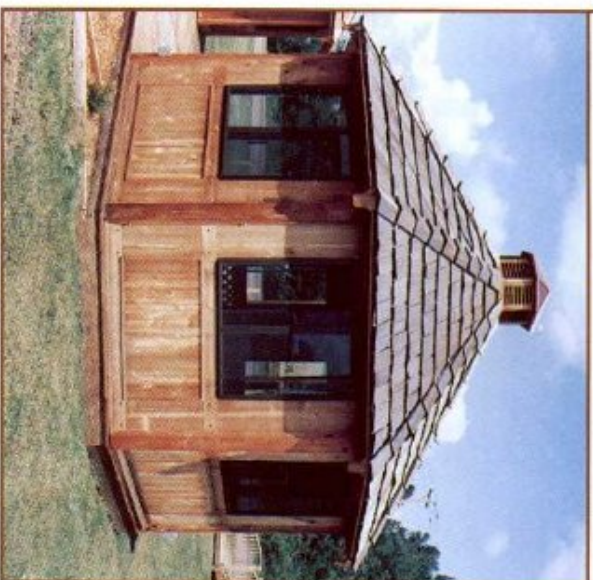

WINDSOR

WINDSOR DESIGN is fully enclosed with removable 42 1/2" x 44" slider, combination windows and screens, with a double hung window in a wood door or a metal combination door. The Windsor wall panel comes standard with a choice of solid wood, lattice or sunburst bottoms backed with plexi-glass.